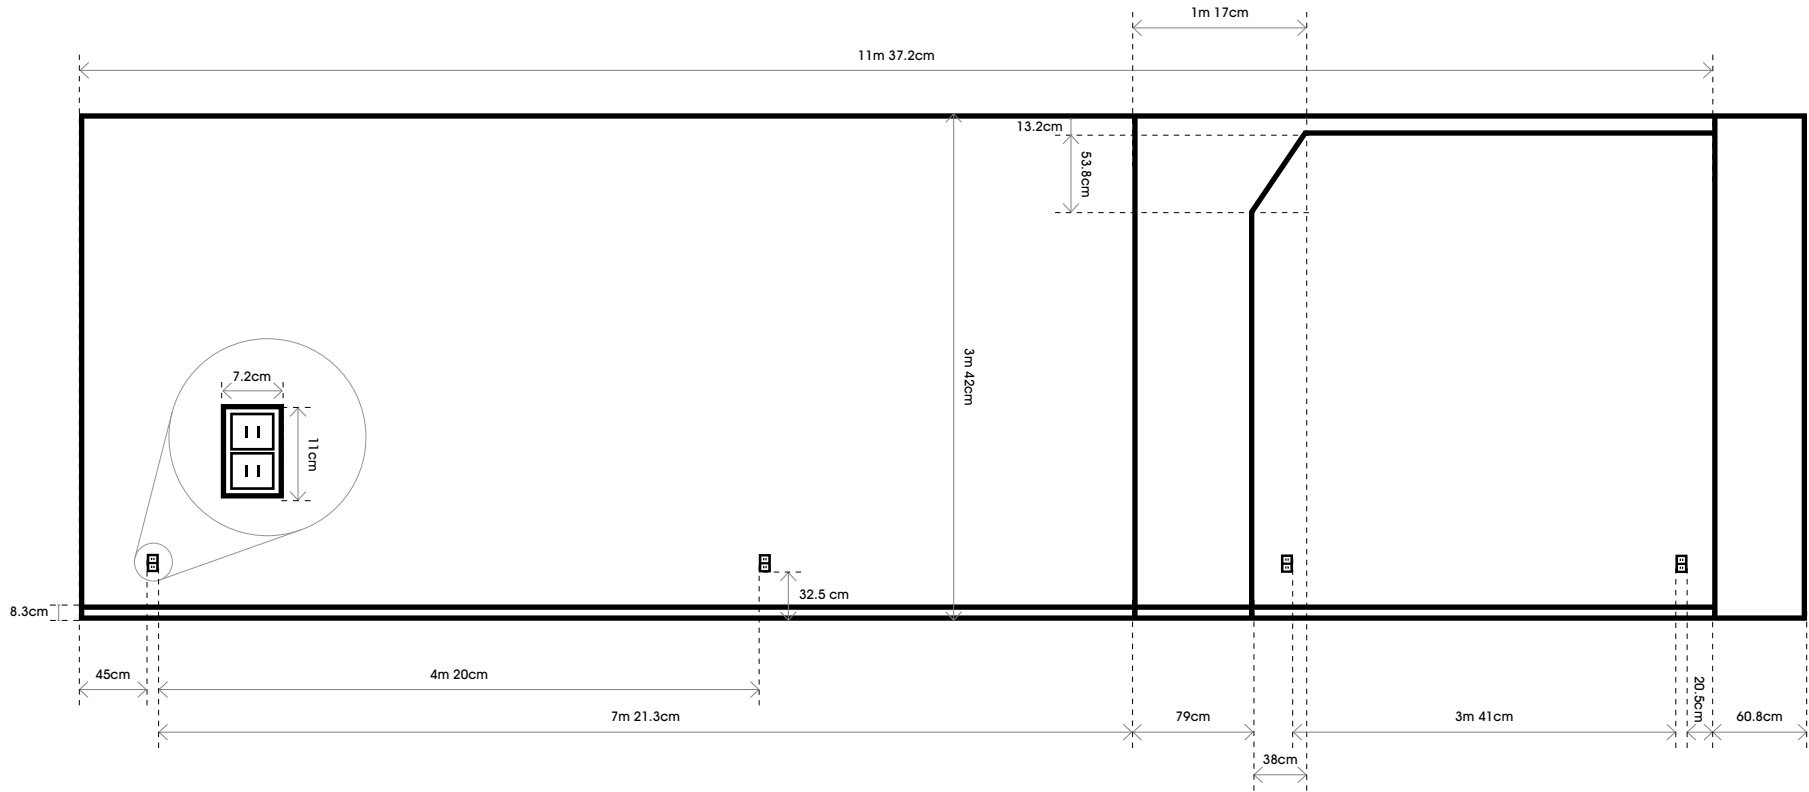

# GALLERY PLANS

IN CENTIMETERS

**LA-CENTRALE**  
GALERIE POWERHOUSE

4296 boulevard St-Laurent  
Montréal, Québec H2W 1Z3

[galerie@lacentrale.org](mailto:galerie@lacentrale.org)  
514 871 0268

# FLOORPLAN

# SOUTH WALL

# WINDOW (EAST-FACING)