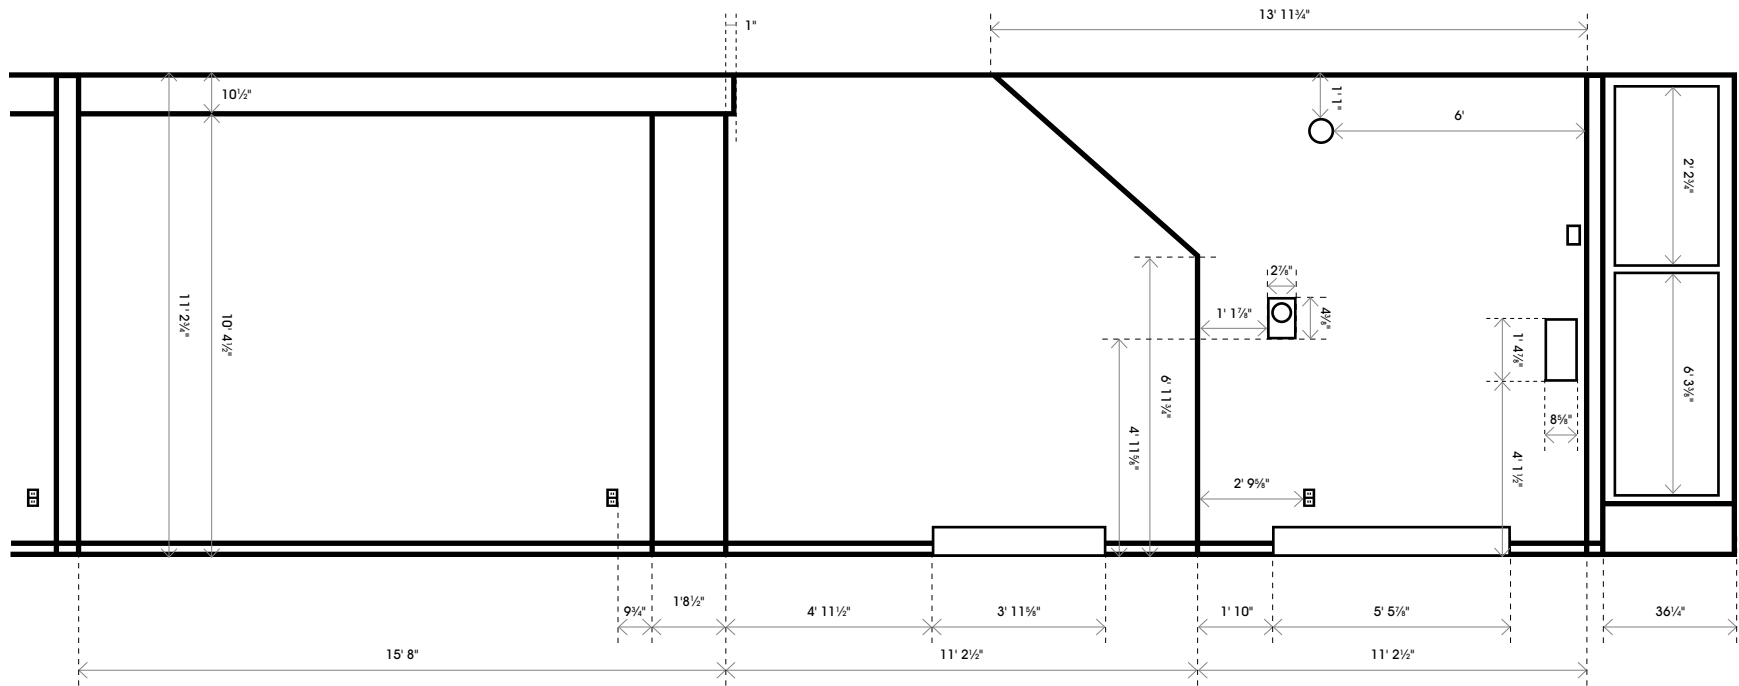

GALLERY PLANS

IN INCHES

LA-CENTRALE
GALERIE POWERHOUSE

4296 boulevard St-Laurent
Montréal, Québec H2W 1Z3

galerie@lacentrale.org
514 871 0268

FLOORPLAN

SOUTH WALL

NORTH WALL

WEST WALL

WINDOW (EAST-FACING)