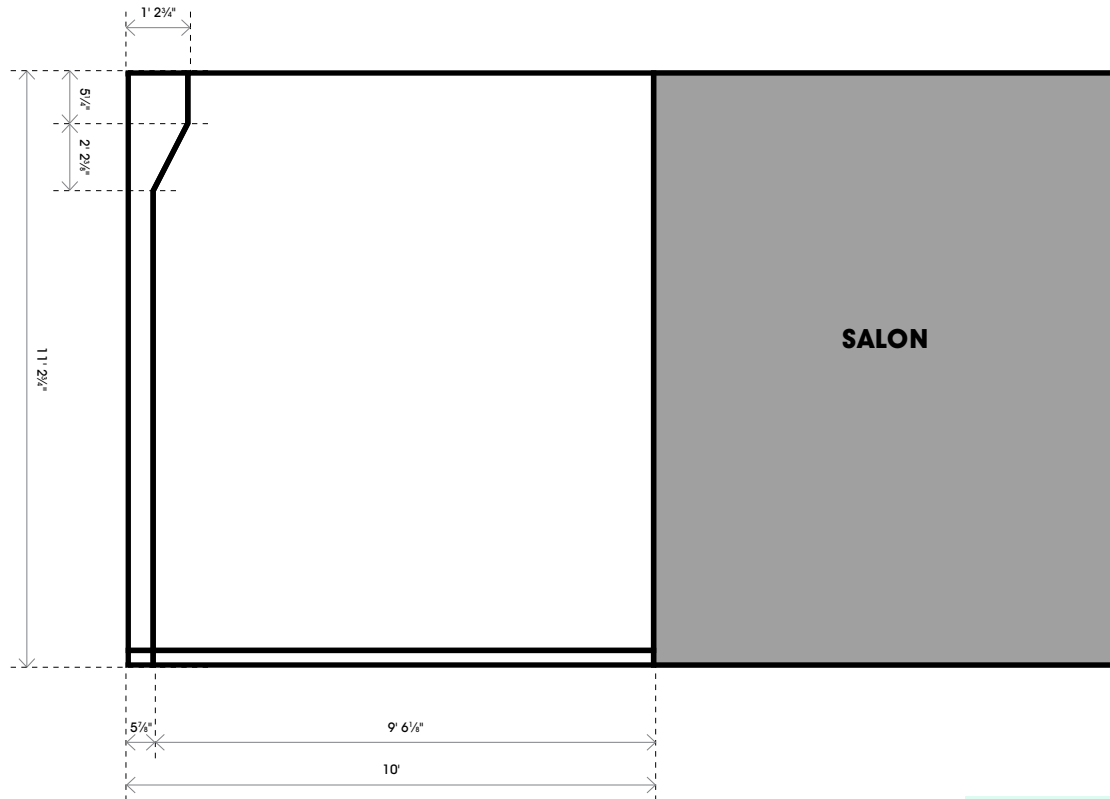

GALLERY PLANS

IN INCHES

LA-CENTRALE
GALERIE POWERHOUSE

4296 boulevard St-Laurent
Montréal, Québec H2W 1Z3

galerie@lacentrale.org
514 871 0268

FLOORPLAN

SOUTH WALL

NORTH WALL

WEST WALL

WINDOW (EAST-FACING)