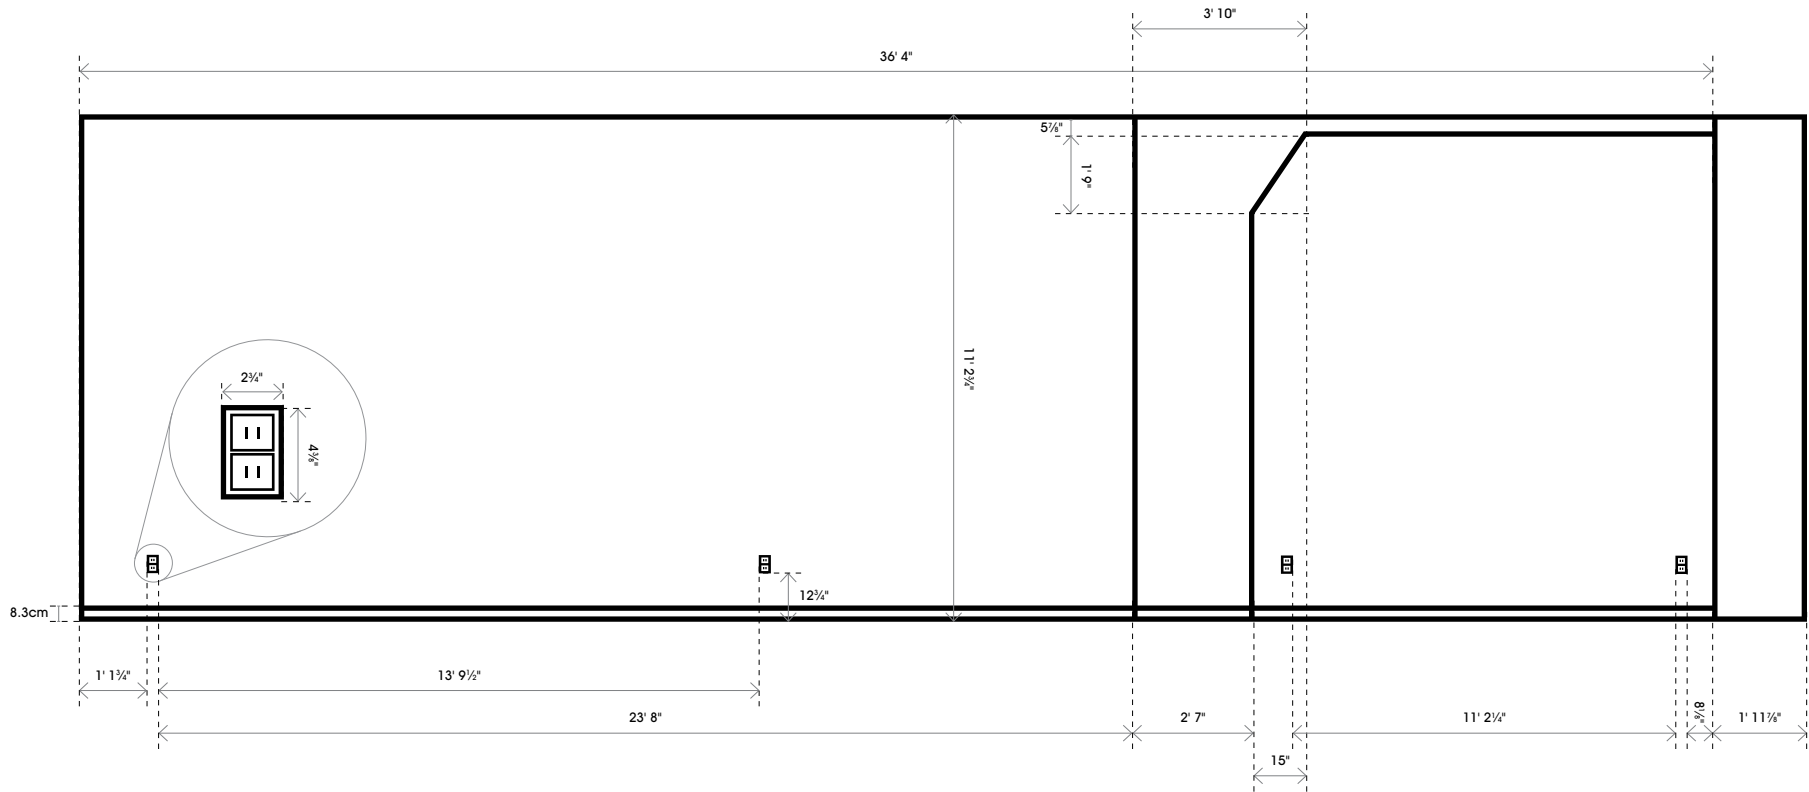

GALLERY PLANS

IN INCHES

LA-CENTRALE
GALERIE POWERHOUSE

4296 boulevard St-Laurent
Montréal, Québec H2W 1Z3

galerie@lacentrale.org
514 871 0268

FLOORPLAN

SOUTH WALL

NORTH WALL

WEST WALL

WINDOW (EAST-FACING)