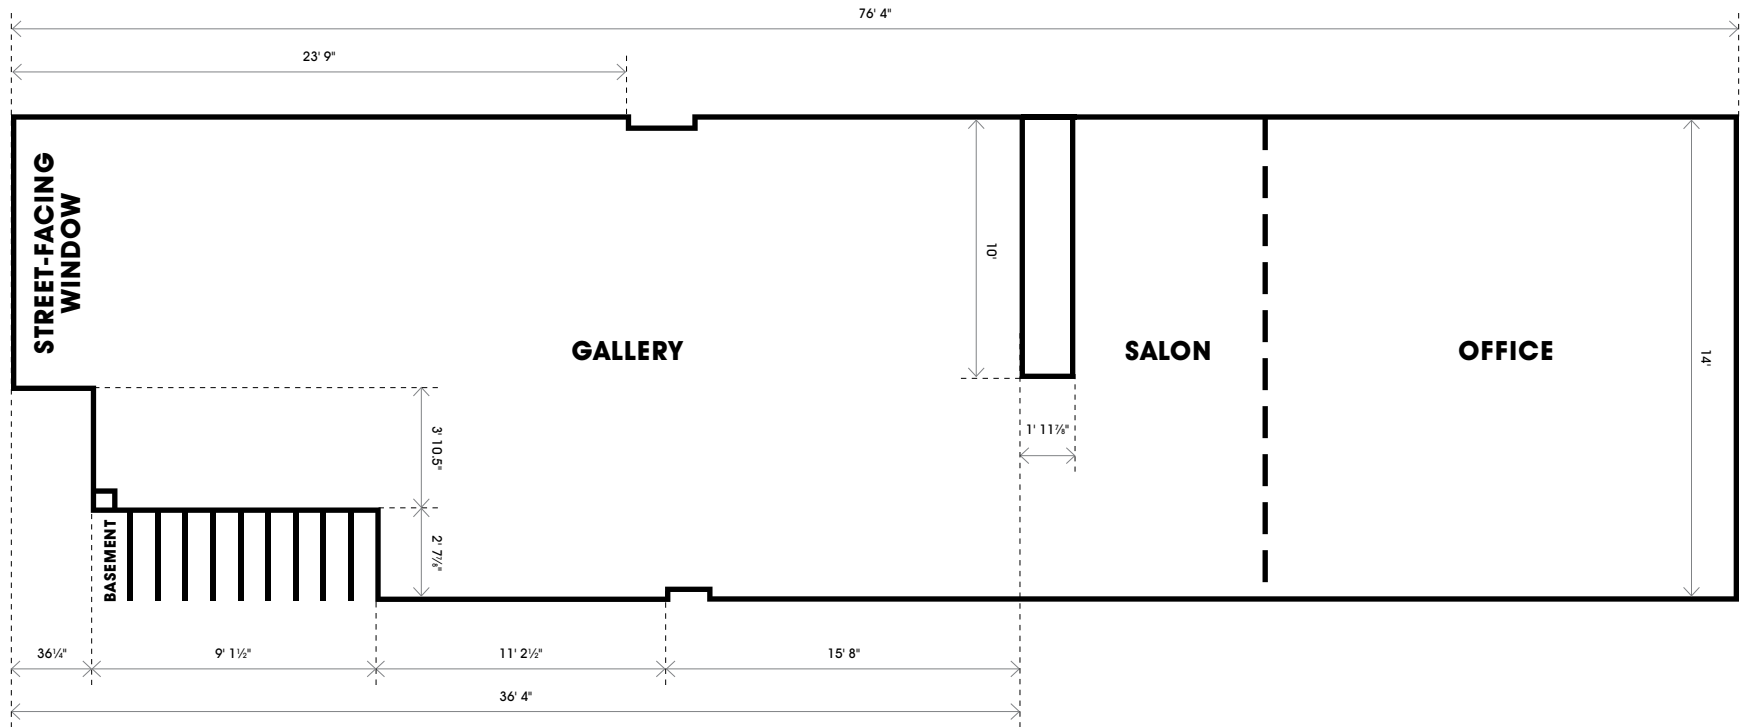

GALLERY PLANS

IN INCHES

LA-CENTRALE
GALERIE POWERHOUSE

4296 boulevard St-Laurent
Montréal, Québec H2W 1Z3

galerie@lacentrale.org
514 871 0268

FLOORPLAN

SOUTH WALL

NORTH WALL

WEST WALL

WINDOW (EAST-FACING)